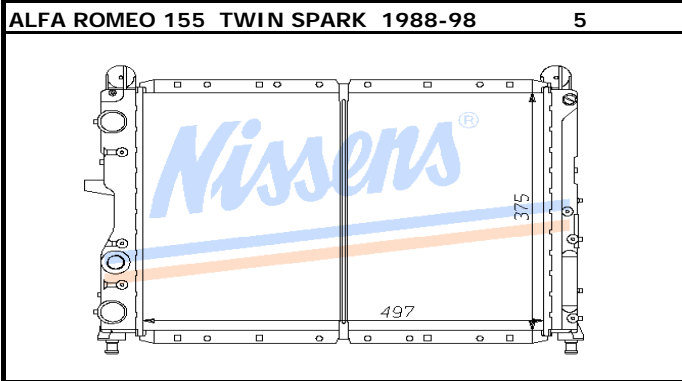

Auto		P/A	Man	ALF1B
Core	545X248X33		OE #	532125
Remarks	Engine 1189 AR30500 1351/1490 AR30 AS30			

Auto		P/A	Man	ALF4B
Core	480X415X40		OE #	60507819/20
Remarks	Engine 1962/2492/1996--Turbo1995 Twin Spark 1962			

Auto		P/A	Man	ALF5B
Core	497X375X25		OE #	7612178
Remarks				

Auto		P/C	Man	ALF12B
Core	580X395X24		OE #	60651921
Remarks	Engine 32310 AL2038			

Auto		P/A	Man	ALF2B
Core	520X324X33		OE #	60538379
Remarks	Engine 1351/1490/1712			

Auto		P/C	Man	ALF3B
Core	546X358X33		OE #	60590292
Remarks	Engine 1351/1596 1712AR33401 1351 AR33501 1556 AR 33201			

Auto		P/A	Man	ALF6B
Core	555X375X35		OE #	7611159
Remarks				

Auto		P/C	Man	ALF13B
Core	580X415X34		OE #	60651920
Remarks	Engine 32103/4 AL2029			