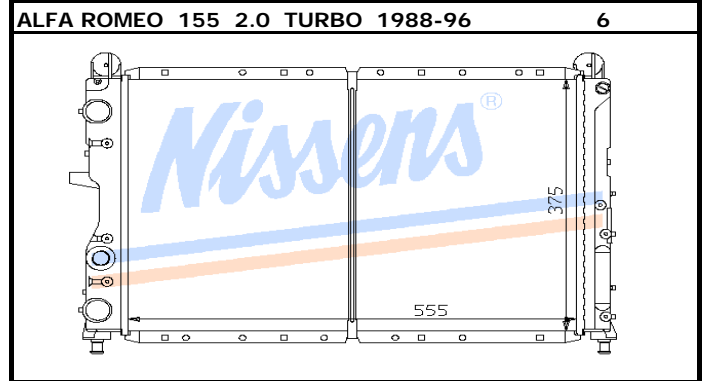

Auto		P/A	Man	ALF1B
Core	545X248X33		OE #	532125
Remarks	Engine 1189 AR30500 1351/1490 AR30 AS30			

Auto		P/A	Man	ALF4B
Core	480X415X40		OE #	60507819/20
Remarks	Engine 1962/2492/1996--Turbo1995 Twin Spark 1962			

Auto		P/A	Man	ALF5B
Core	497X375X25		OE #	7612178
Remarks				

Auto		P/C	Man	ALF12B
Core	580X395X24		OE #	60651921
Remarks	Engine 32310 AL2038			

Auto		P/A	Man	ALF2B
Core	520X324X33		OE #	60538379
Remarks	Engine 1351/1490/1712			

Auto		P/C	Man	ALF3B
Core	546X358X33		OE #	60590292
Remarks	Engine 1351/1596 1712AR33401 1351 AR33501 1556 AR 33201			

Auto		P/A	Man	ALF6B
Core	555X375X35		OE #	7611159
Remarks				

Auto		P/C	Man	ALF13B
Core	580X415X34		OE #	60651920
Remarks	Engine 32103/4 AL2029			