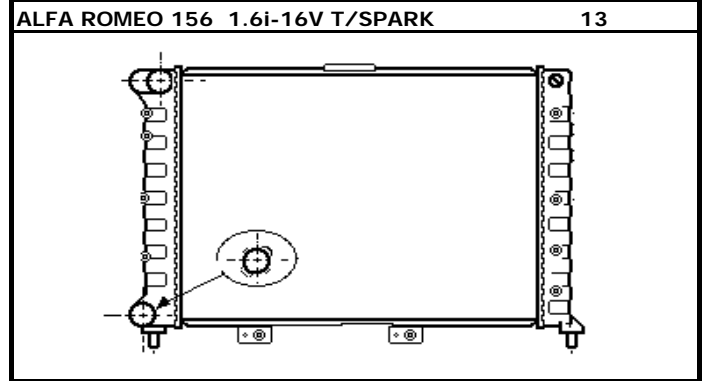

Auto		P/C	Man	ALF13B
Core	580X415X34		OE #	60651920
Remarks	Engine 32103/4 AL2029