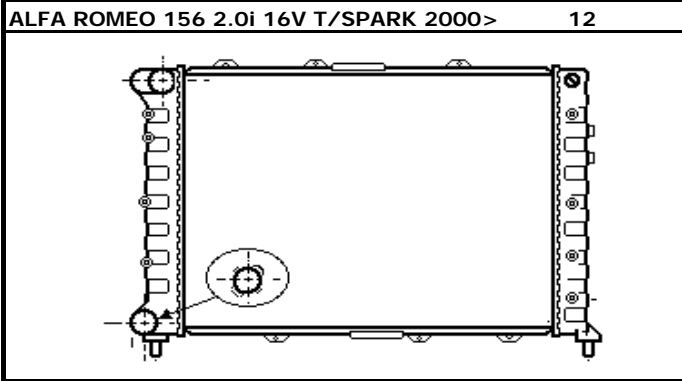

Auto		P/A	Man	ALF1B
Core	545X248X33		OE #	532125
Remarks	Engine 1189 AR30500 1351/1490 AR30 AS30			

Auto		P/A	Man	ALF4B
Core	480X415X40		OE #	60507819/20
Remarks	Engine 1962/2492/1996--Turbo1995 Twin Spark 1962			

Auto		P/A	Man	ALF5B
Core	497X375X25		OE #	7612178
Remarks				

Auto		P/C	Man	ALF12B
Core	580X395X24		OE #	60651921
Remarks	Engine 32310 AL2038			

Auto		P/A	Man	ALF2B
Core	520X324X33		OE #	60538379
Remarks	Engine 1351/1490/1712			