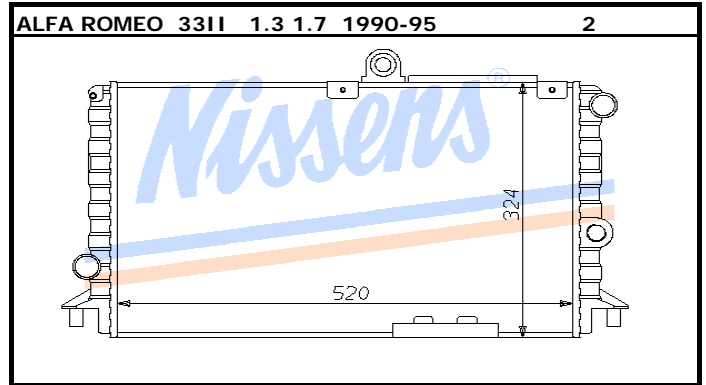

Auto		P/A	Man	ALF1B
Core	545X248X33		OE #	532125
Remarks	Engine 1189 AR30500 1351/1490 AR30 AS30			

Auto		P/A	Man	ALF4B
Core	480X415X40		OE #	60507819/20
Remarks	Engine 1962/2492/1996--Turbo1995 Twin Spark 1962			

Auto		P/A	Man	ALF5B
Core	497X375X25		OE #	7612178
Remarks				

Auto		P/C	Man	ALF12B
Core	580X395X24		OE #	60651921
Remarks	Engine 32310 AL2038			

Auto		P/A	Man	ALF2B
Core	520X324X33		OE #	60538379
Remarks	Engine 1351/1490/1712			