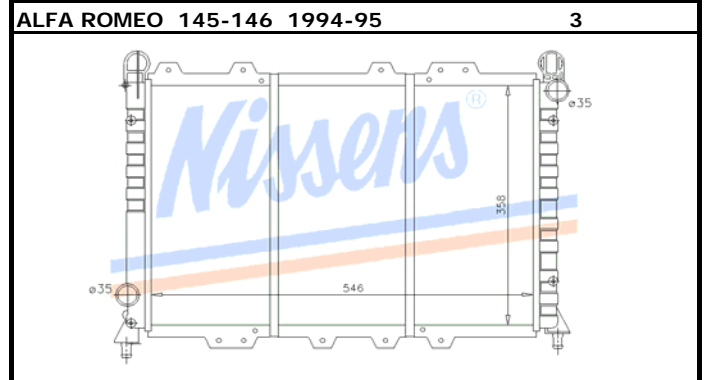

Auto		P/A	Man	ALF1B
Core	545X248X33		OE #	532125
Remarks	Engine 1189 AR30500 1351/1490 AR30 AS30			

Auto		P/A	Man	ALF4B
Core	480X415X40		OE #	60507819/20
Remarks	Engine 1962/2492/1996--Turbo1995 Twin Spark 1962			

Auto		P/A	Man	ALF5B
Core	497X375X25		OE #	7612178
Remarks				

Auto		P/C	Man	ALF12B
Core	580X395X24		OE #	60651921
Remarks	Engine 32310 AL2038			

Auto		P/A	Man	ALF2B
Core	520X324X33		OE #	60538379
Remarks	Engine 1351/1490/1712			